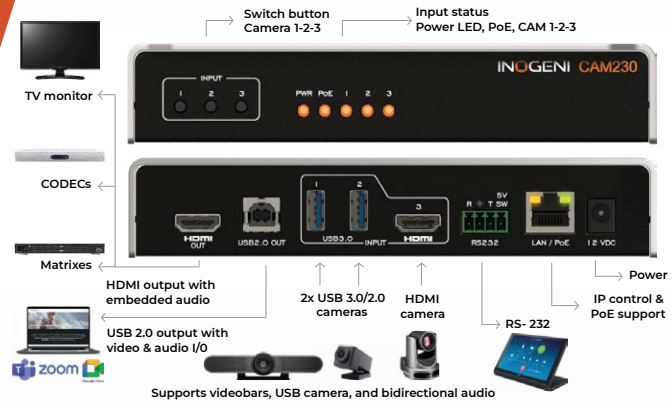

## FAST & SEAMLESS Video Switcher

Whiteboard

Audience

Presenter

### CAM230

3X USB/HDMI Camera Switcher

Elevate your meeting equity & stellar experiences every time.

Discover more products brought to you by NTeck Systems

INOGENI  
U-BRIDGE

Aurora  
RXT-4D

HALL  
TECHNOLOGIES  
DSCV2-70-TX-US